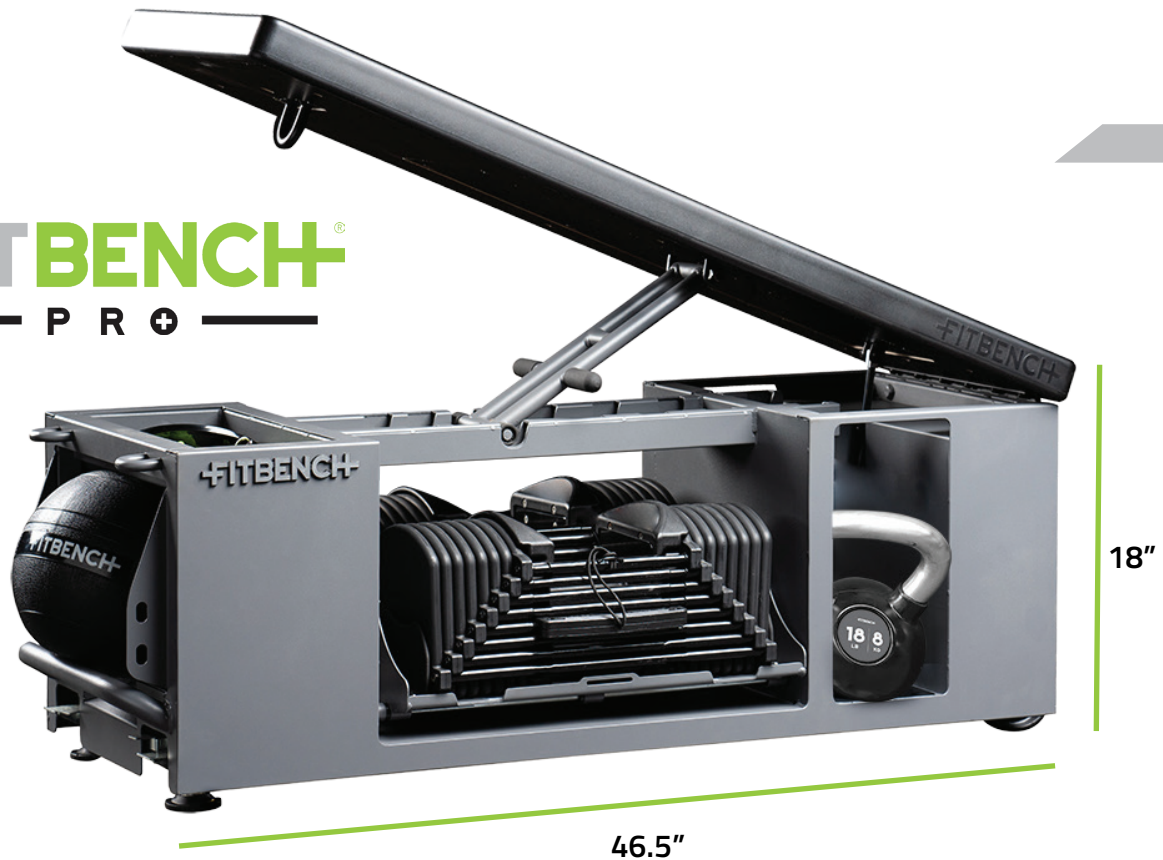

FITBENCH®

— P R + —

At FITBENCH we believe that high intensity, fast-paced, HIIT workouts get results faster. Following suit with the original design, the FITBENCH PRO is the first bench designed for high performance athletes. With the weight slots able to tilt outward, the PRO can handle commercial-grade dumbbell weight sets up to 90 pounds. Keep your space elite and neat with the FITBENCH PRO.

	FITBENCH PRO	ACCESSORIES' WARRANTY
Unit Weight (not including weights)	150 lb bench (75 kg bench)	-
Width	17" (43 cm)	-
Length	46.5" (118 cm)	-
Height	18" (51 cm)	-
Construction	12 Gage Cold Rolled Steel	-
Engaging Third Wheel for Portability	■	-
Anchor Points for Bands/Ropes	14	-
Super Durable Polyurethane Foam-Injected Top	■	-
Soft Closing Inclining Top	8 Positions	-
FITBANDS®	Snap-proof with Nylon Cover Light, Medium, & Heavy	6 Mos.
1 Commercial Slam Ball	15 lbs (7 kg)	1 Year
1 Commercial Kettlebell	18 lbs (8 kg)	1 Year
FITROPE™ (not included)	Sleeved Battle Rope 1.5" x 30' (4 cm x 9 m) 21 lbs (10 kg)	2 Years
1 Foam Roller	12" x 4" (30 cm x 4 m)	1 Year
Additional Storage	■	-
Cellphone Compartment	■	-
FITBENCH PRO Warranty	5 Years - Structural Steel Frame 2 Years - Structural Moving Parts 6 Mos. - Wheels, Levelers, Top, & Covers/Sleeves	-